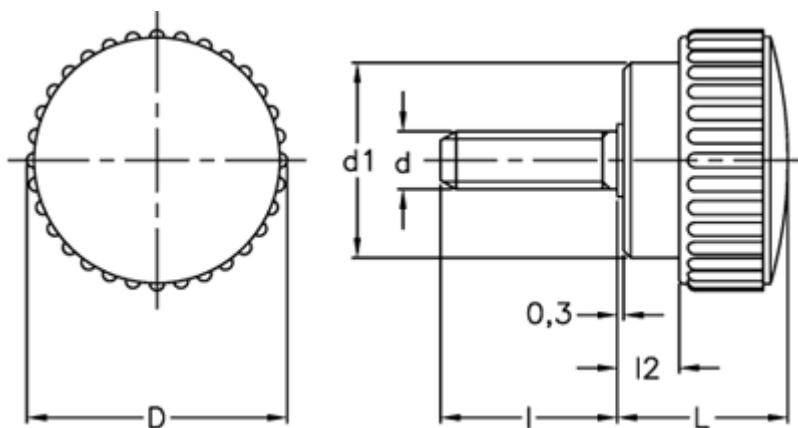

Data Sheet

Article number: 2302002121

Description: E+G Knurled grip knob
B.193/15 p-M4x6

Measures

D	=	15
d1	=	11
d 6g	=	M4
l	=	6
L	=	11
l2	=	2